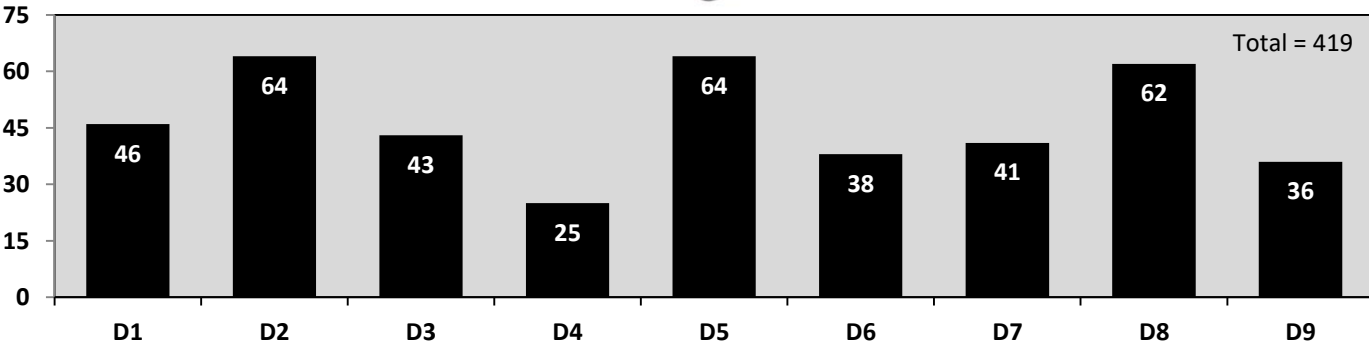

Ohio State Highway Patrol Distracted Driving Enforcement April 4-11, 2022

Note: District totals are based on the officers' designated District and/or Post location.