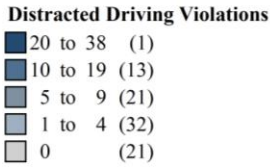

Ohio State Highway Patrol Distracted Driving Enforcement April 4-11, 2022

Note: District totals are based on the officers' designated District and/or Post location.