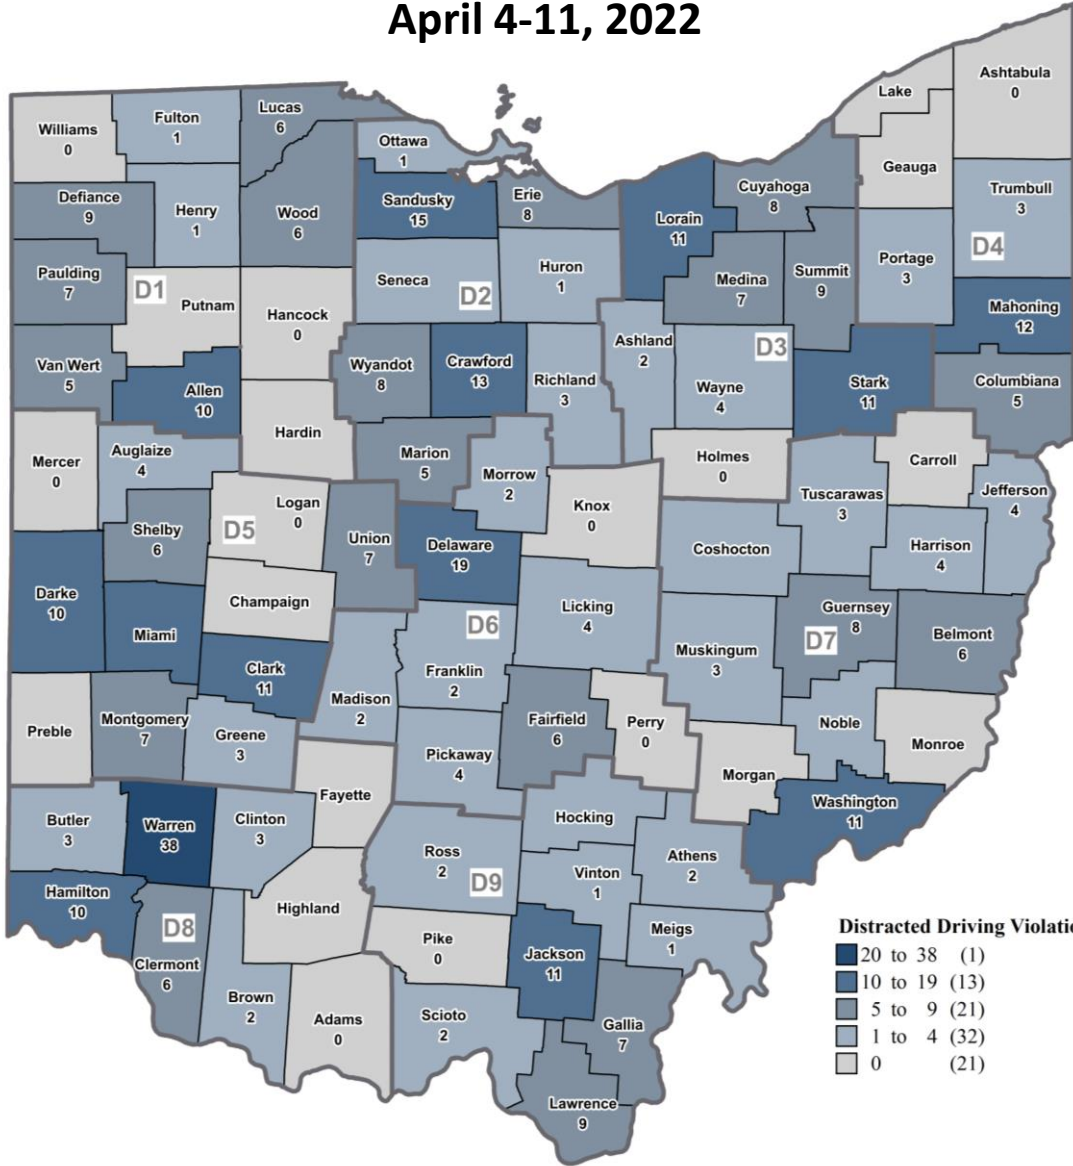

Ohio State Highway Patrol Distracted Driving Enforcement April 4-11, 2022

Note: District totals are based on the officers' designated District and/or Post location.